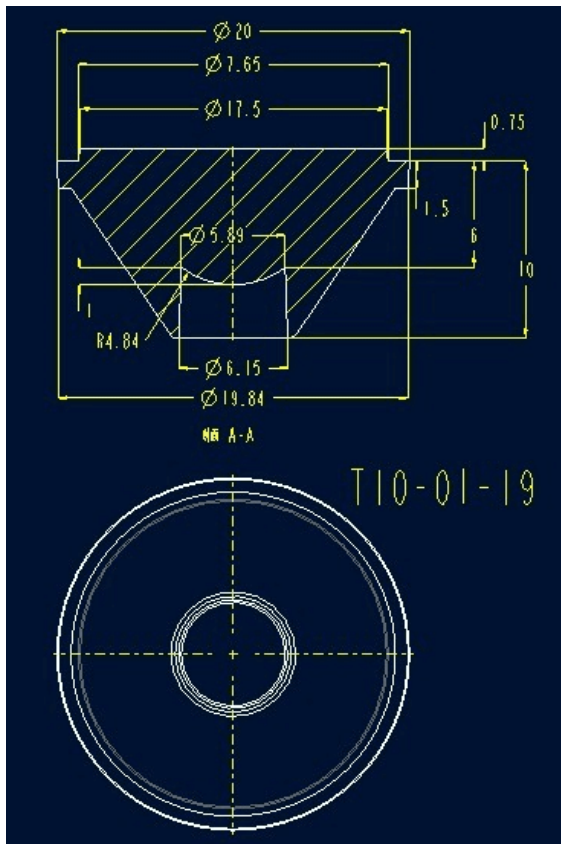

## Descriptions:

Models	OSOLRA2060M
Specification	φ20*10.75
Perspective	60
Wick	1
Material	PMMA
Transmittance	93%
Temperature	-35°C -90°C
Weight	1.74g
Tolerance	±0.2MM
Standard	SGS/ROHS
Surface Treatment	The flat matte

## Lens product picture and dimensions

Unit: mm  
Tolerance:  $\pm 0.2\text{mm}$